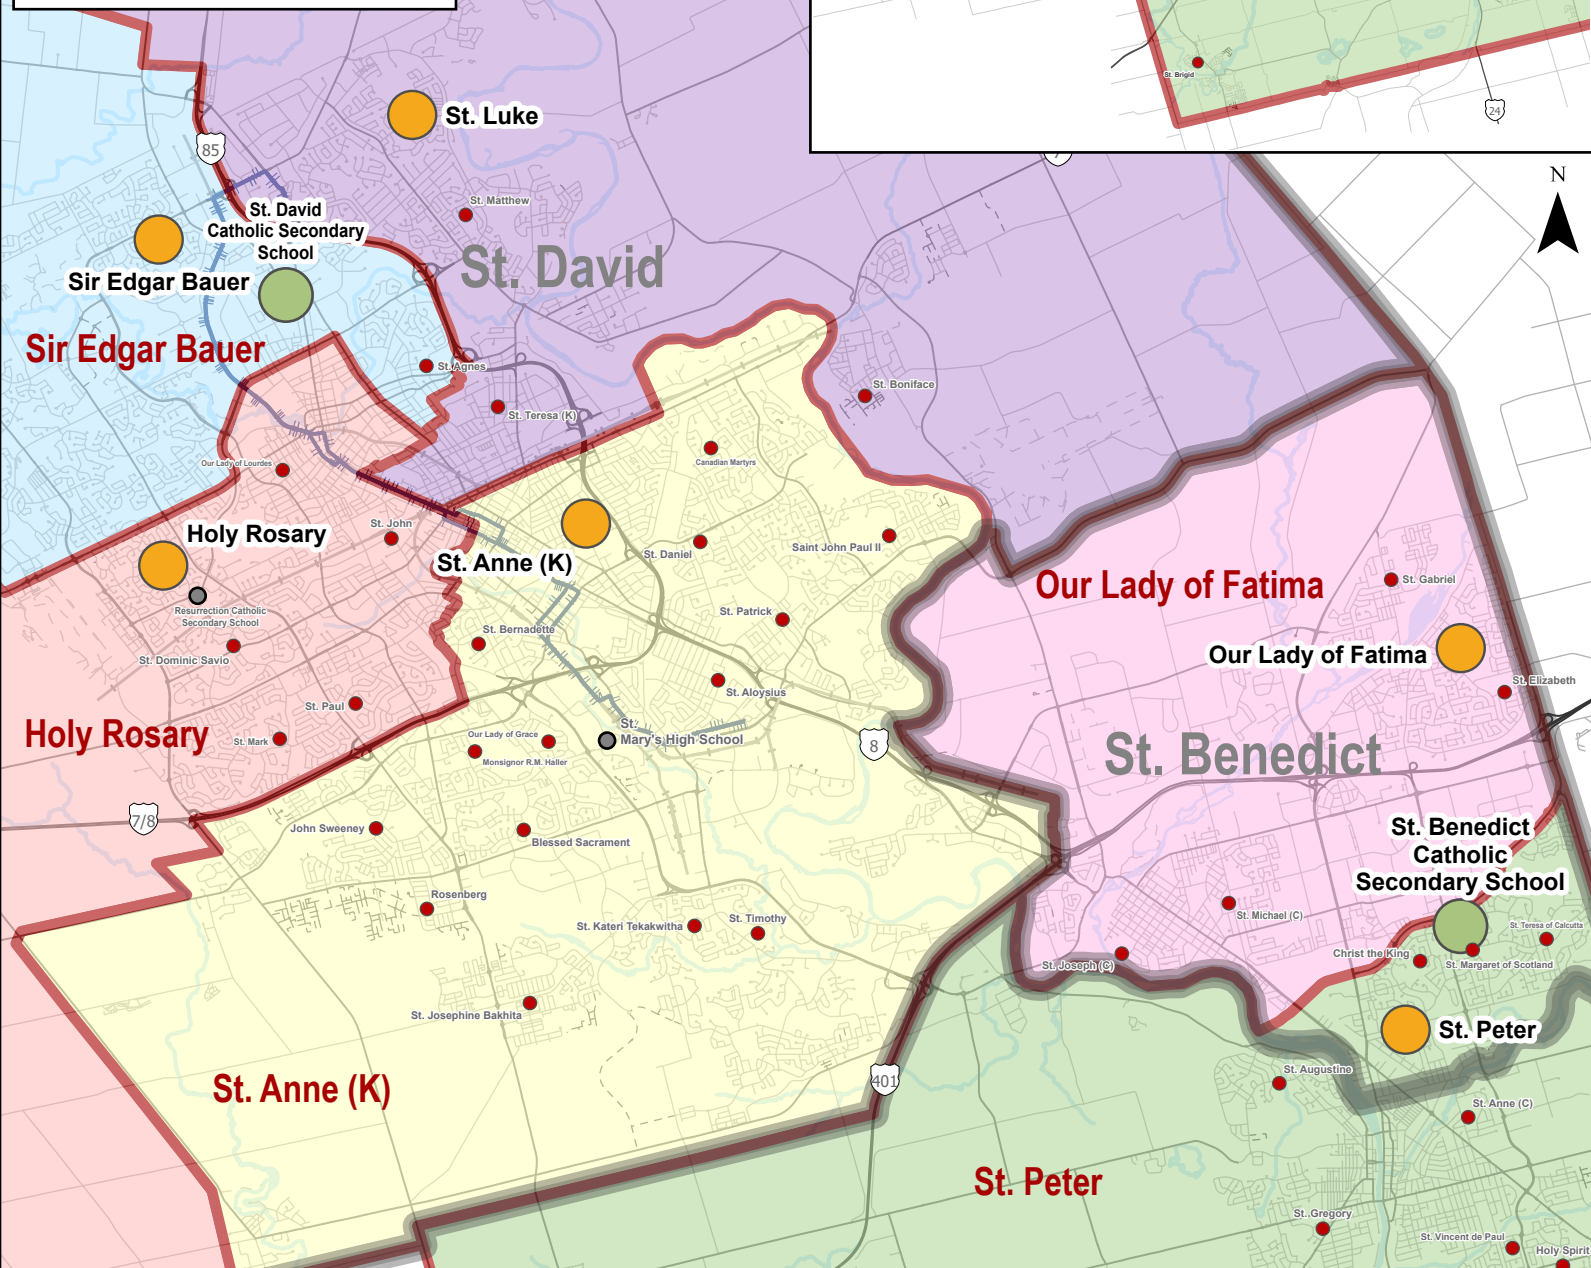

Legend

- FI Elementary School
- Elementary School
- FI Secondary School
- Secondary School

Elementary FI Boundaries

- Holy Rosary
- Our Lady of Fatima
- Sir Edgar Bauer
- St. Anne (K)
- St. Luke
- St. Peter

Secondary FI Boundaries

- Secondary FI Boundaries

2025-2026 Grade Structure:

St Anne (Kitchener) – Gr 1-8

Sir Edgar Bauer – Gr 1-8

Our Lady of Fatima – Gr 1-8

Holy Rosary – Gr 1-7 (Gr 8 stay at Sir Edgar Bauer or St. Anne (K) – depending on their home school)

St Luke – Gr 1-7 (Gr 8 stay at Sir Edgar Bauer)

St Peter – Gr 1-6 (Gr 7-8 stay at Our Lady of Fatima)

St David – Gr 9-11

St Benedict – Gr 9-10

Please confirm eligibility for busing by visiting the Student Transportation Services of Waterloo Region website:

<https://bpweb.stswr.ca/TransportationEligibility>

French Immersion Boundaries (2025-2026)