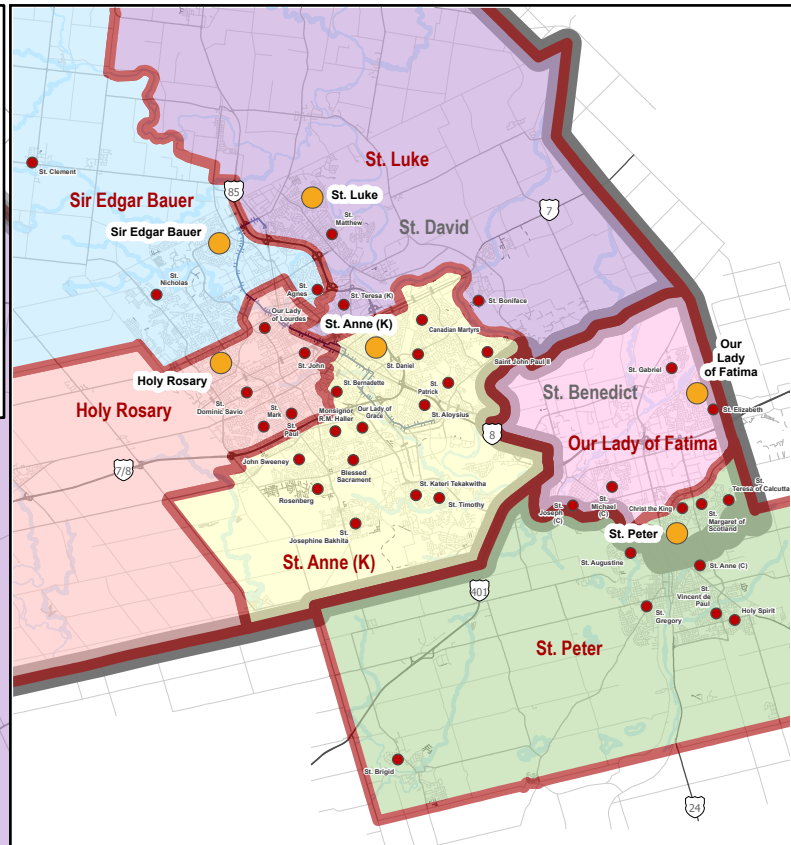

Legend

- FI Elementary School
- Elementary School
- FI Secondary School
- Secondary School

Elementary FI Boundaries

- Holy Rosary
- Our Lady of Fatima
- Sir Edgar Bauer
- St. Anne (K)
- St. Luke
- St. Peter

Secondary FI Boundaries

- Secondary FI Boundaries

2025-2026 Grade Structure:

St Anne (Kitchener) – Gr 1-8

Sir Edgar Bauer – Gr 1-8

Our Lady of Fatima – Gr 1-8

Holy Rosary – Gr 1-7 (Gr 8 stay at Sir Edgar Bauer or St. Anne (K) – depending on their home school)

St Luke – Gr 1-7 (Gr 8 stay at Sir Edgar Bauer)

St Peter – Gr 1-6 (Gr 7-8 stay at Our Lady of Fatima)

St David – Gr 9-11

St Benedict – Gr 9-10

Please confirm eligibility for busing by visiting the Student Transportation Services of Waterloo Region website:

<https://bpweb.stswr.ca/TransportationEligibility>

French Immersion Boundaries (2025-2026)