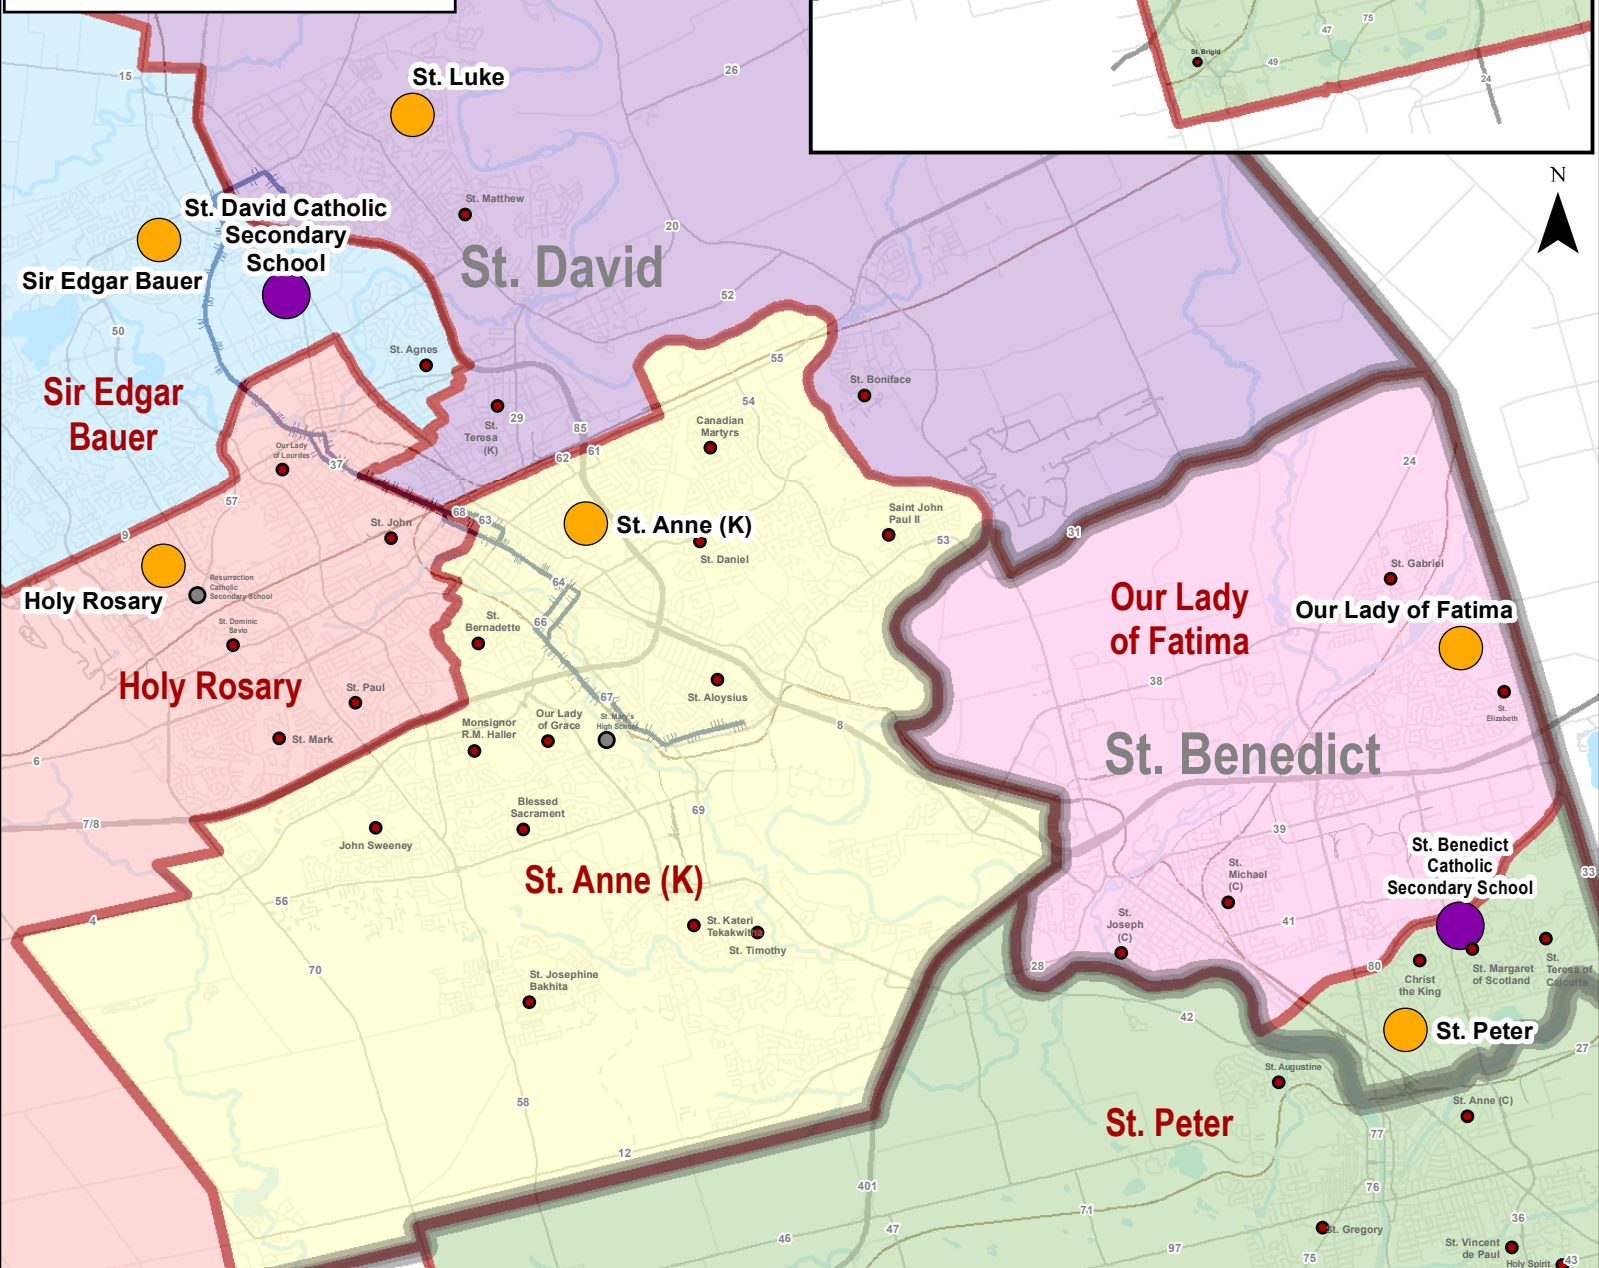

Legend

- FI Elementary Schools
- Elementary Schools
- FI Secondary Schools
- Secondary Schools

Elementary FI Boundaries

- Holy Rosary
- Our Lady of Fatima
- Sir Edgar Bauer
- St. Anne (K)
- St. Luke
- St. Peter

Secondary FI Boundaries

- Secondary FI Boundaries

2024-2025 Grade Structure:

St Anne (Kitchener) – Gr 1-8

Sir Edgar Bauer – Gr 1-8

Our Lady of Fatima – Gr 1-8

Holy Rosary – Gr 1-6 (Gr 7-8 stay at Sir Edgar Bauer or St. Anne (K) – depending on their home school)

St Luke – Gr 1-6 (Gr 7-8 stay at Sir Edgar Bauer)

St Peter – Gr 1-5 (Gr 6-8 stay at Our Lady of Fatima)

St David – Gr 9-10

St Benedict – Gr 9

Please confirm eligibility for busing by visiting the Student Transportation Services of Waterloo Region website:

<https://bpweb.stswr.ca/TransportationEligibility>

French Immersion Boundaries (2024-2025)