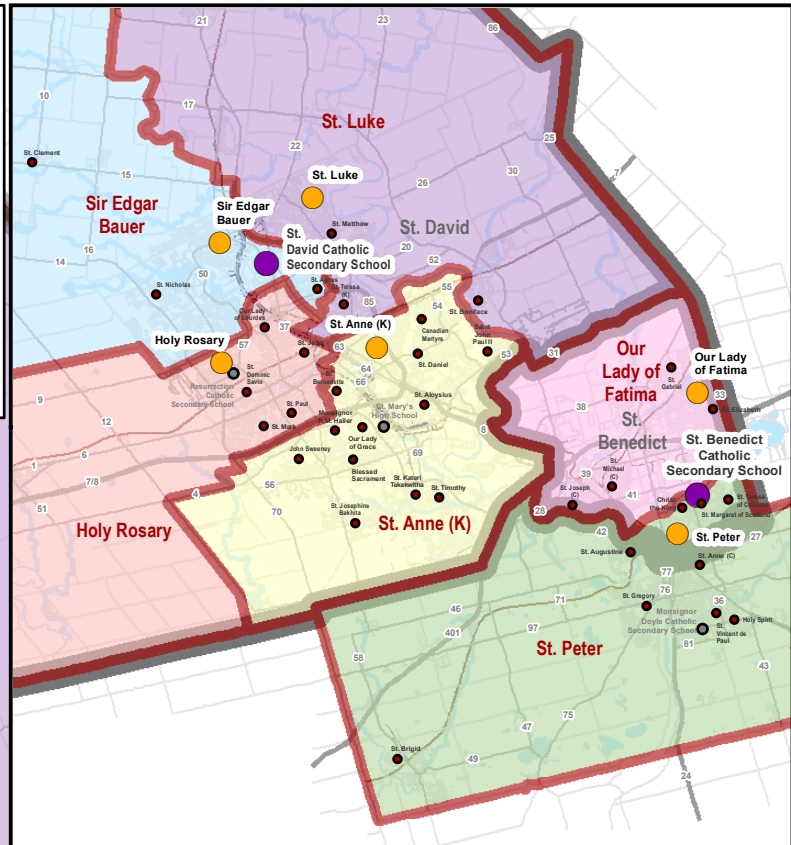

Legend

- FI Elementary Schools
- Elementary Schools
- FI Secondary Schools
- Secondary Schools

Elementary FI Boundaries

- Holy Rosary
- Our Lady of Fatima
- Sir Edgar Bauer
- St. Anne (K)
- St. Luke
- St. Peter

Secondary FI Boundaries

- Secondary FI Boundaries

2024-2025 Grade Structure:

St Anne (Kitchener) – Gr 1-8

Sir Edgar Bauer – Gr 1-8

Our Lady of Fatima – Gr 1-8

Holy Rosary – Gr 1-6 (Gr 7-8 stay at Sir Edgar Bauer or St. Anne (K) – depending on their home school)

St Luke – Gr 1-6 (Gr 7-8 stay at Sir Edgar Bauer)

St Peter – Gr 1-5 (Gr 6-8 stay at Our Lady of Fatima)

St David – Gr 9-10

St Benedict – Gr 9

Please confirm eligibility for busing by visiting the Student Transportation Services of Waterloo Region website:

<https://bpweb.stswr.ca/TransportationEligibility>

French Immersion Boundaries (2024-2025)