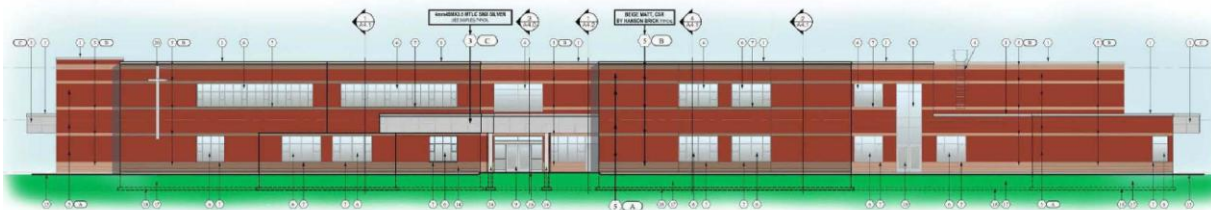

Waterloo Catholic
District School Board

35 Weber Street West • P.O. Box 91116 • Kitchener Ontario Canada • N2G 4G2
Telephone: 519.578.3660

News Release

December 12, 2012
For immediate release

New Catholic Elementary School to Open in Cambridge (Hespeler) in September, 2014

St. Gabriel CES to take enrolment pressure from Our Lady of Fatima CES

Waterloo Region, ON – The Waterloo Catholic District School Board is moving ahead with plans to build a new 350 pupil place elementary school on Guelph Avenue in Cambridge (Hespeler).

St. Gabriel Catholic Elementary School will open in September, 2014 and will be offering full day Kindergarten along with extended day before and after-school programs if there is sufficient demand.

Construction of the new school was approved as part of a school boundary review in Cambridge (Hespeler) in 2010-11. The final report of the review committee is available on the WCDSB website at: www.wcdsb.ca/about/accom/Hespeler/index.html

Families within the St. Gabriel boundary, whose children will be starting school in September, 2014 should visit www.wcdsb.ca/schools/Register%20for%20School/index.html for registration information.

Architect's Drawing – Front Elevation

The Waterloo Catholic District School Board, representing more than 100,000 Catholic school supporters, operates 52 schools and five adult education facilities serving more than 40,000 elementary, secondary and continuing education students in Waterloo Region – continuing a 176-year tradition of quality, inclusive, faith-based education. Follow us on Twitter: @WCDSBNewsire - #WCDSBAwesome.

30

For more information, please contact:

John Shewchuk
Chief Managing Officer
(519) 578-3660

Quality • Inclusive • Faith-based • Education
w w w . w c d s b . c a