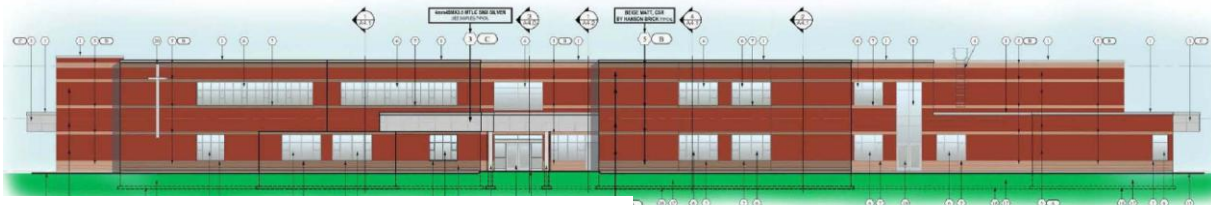

Waterloo Catholic
District School Board

35 Weber Street West • P.O. Box 91116 • Kitchener Ontario Canada • N2G 4G2
Telephone: 519.578.3660

News Release

September 10, 2013
For immediate release

Construction of New Catholic Elementary School in Cambridge (Hespeler) Underway

Ground-breaking Ceremony for St. Gabriel CES Set for September 26

Waterloo Region, ON – Construction of the new 350 pupil place *St. Gabriel Catholic Elementary School* on Guelph Avenue (at Baldwin Dr.) in Cambridge (Hespeler) is underway.

The new JK to Grade 8 school will open in September, 2014 and will be offering full day Kindergarten along with extended day before and after-school programs if there is sufficient demand.

To commemorate the start of construction a special ground-breaking and blessing ceremony will take place at **10:00 a.m. on Thursday, September 26, 2013** at the school site. Students from *St. Elizabeth CES* and *Our Lady of Fatima CES* who are designated to attend the new school will be on hand for this special event.

Construction of the new school was approved as part of a school boundary review in Cambridge (Hespeler) in 2010-11. The final report of the review committee is available on the WCDSB website at: www.wcdsb.ca/about/accom/Hespeler/index.html.

The web page also contains important school boundary information for local residents.

Architect's Drawing – Front Elevation

The Waterloo Catholic District School Board, representing more than 100,000 Catholic school supporters, operates 50 schools and five adult education facilities serving more than 40,000 elementary, secondary and continuing education students in Waterloo Region – continuing a 177-year tradition of quality, inclusive, faith-based education. Follow us on Twitter: **@WCDSBNewsWire - #WCDSBAwesome.**

- 30 -

For more information, please contact:

John Shewchuk
Chief Managing Officer
(519) 578-3660

Quality • Inclusive • Faith-based • Education
w w w . w c d s b . c a