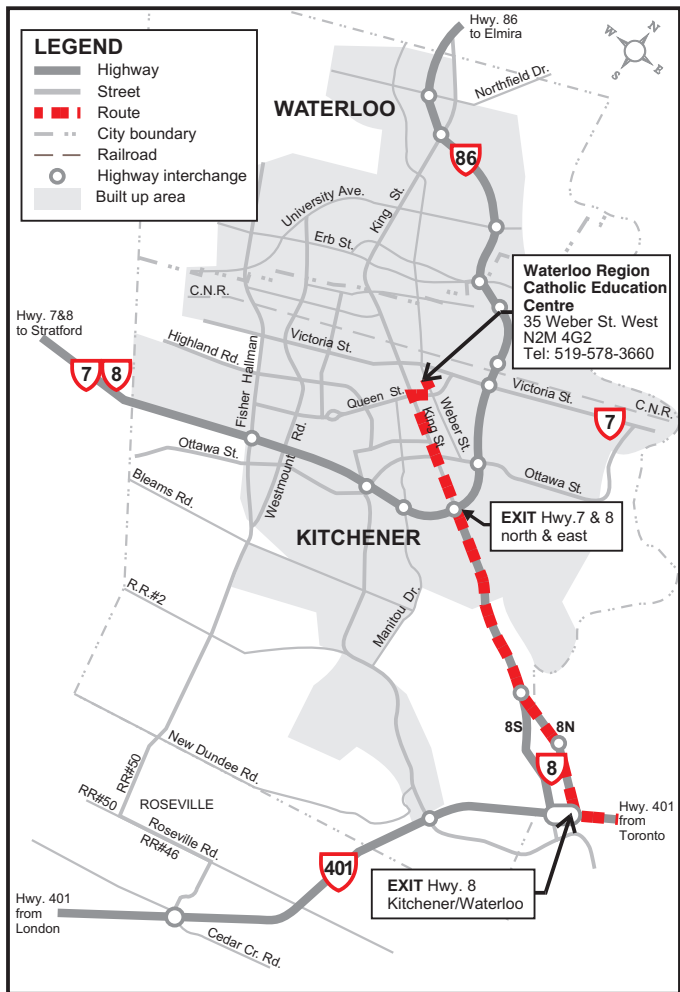

Waterloo Catholic
District School Board

ROUTE TO THE WATERLOO REGION CATHOLIC EDUCATION CENTRE FROM POINTS EAST & WEST

35 Weber Street West, Kitchener, Ontario