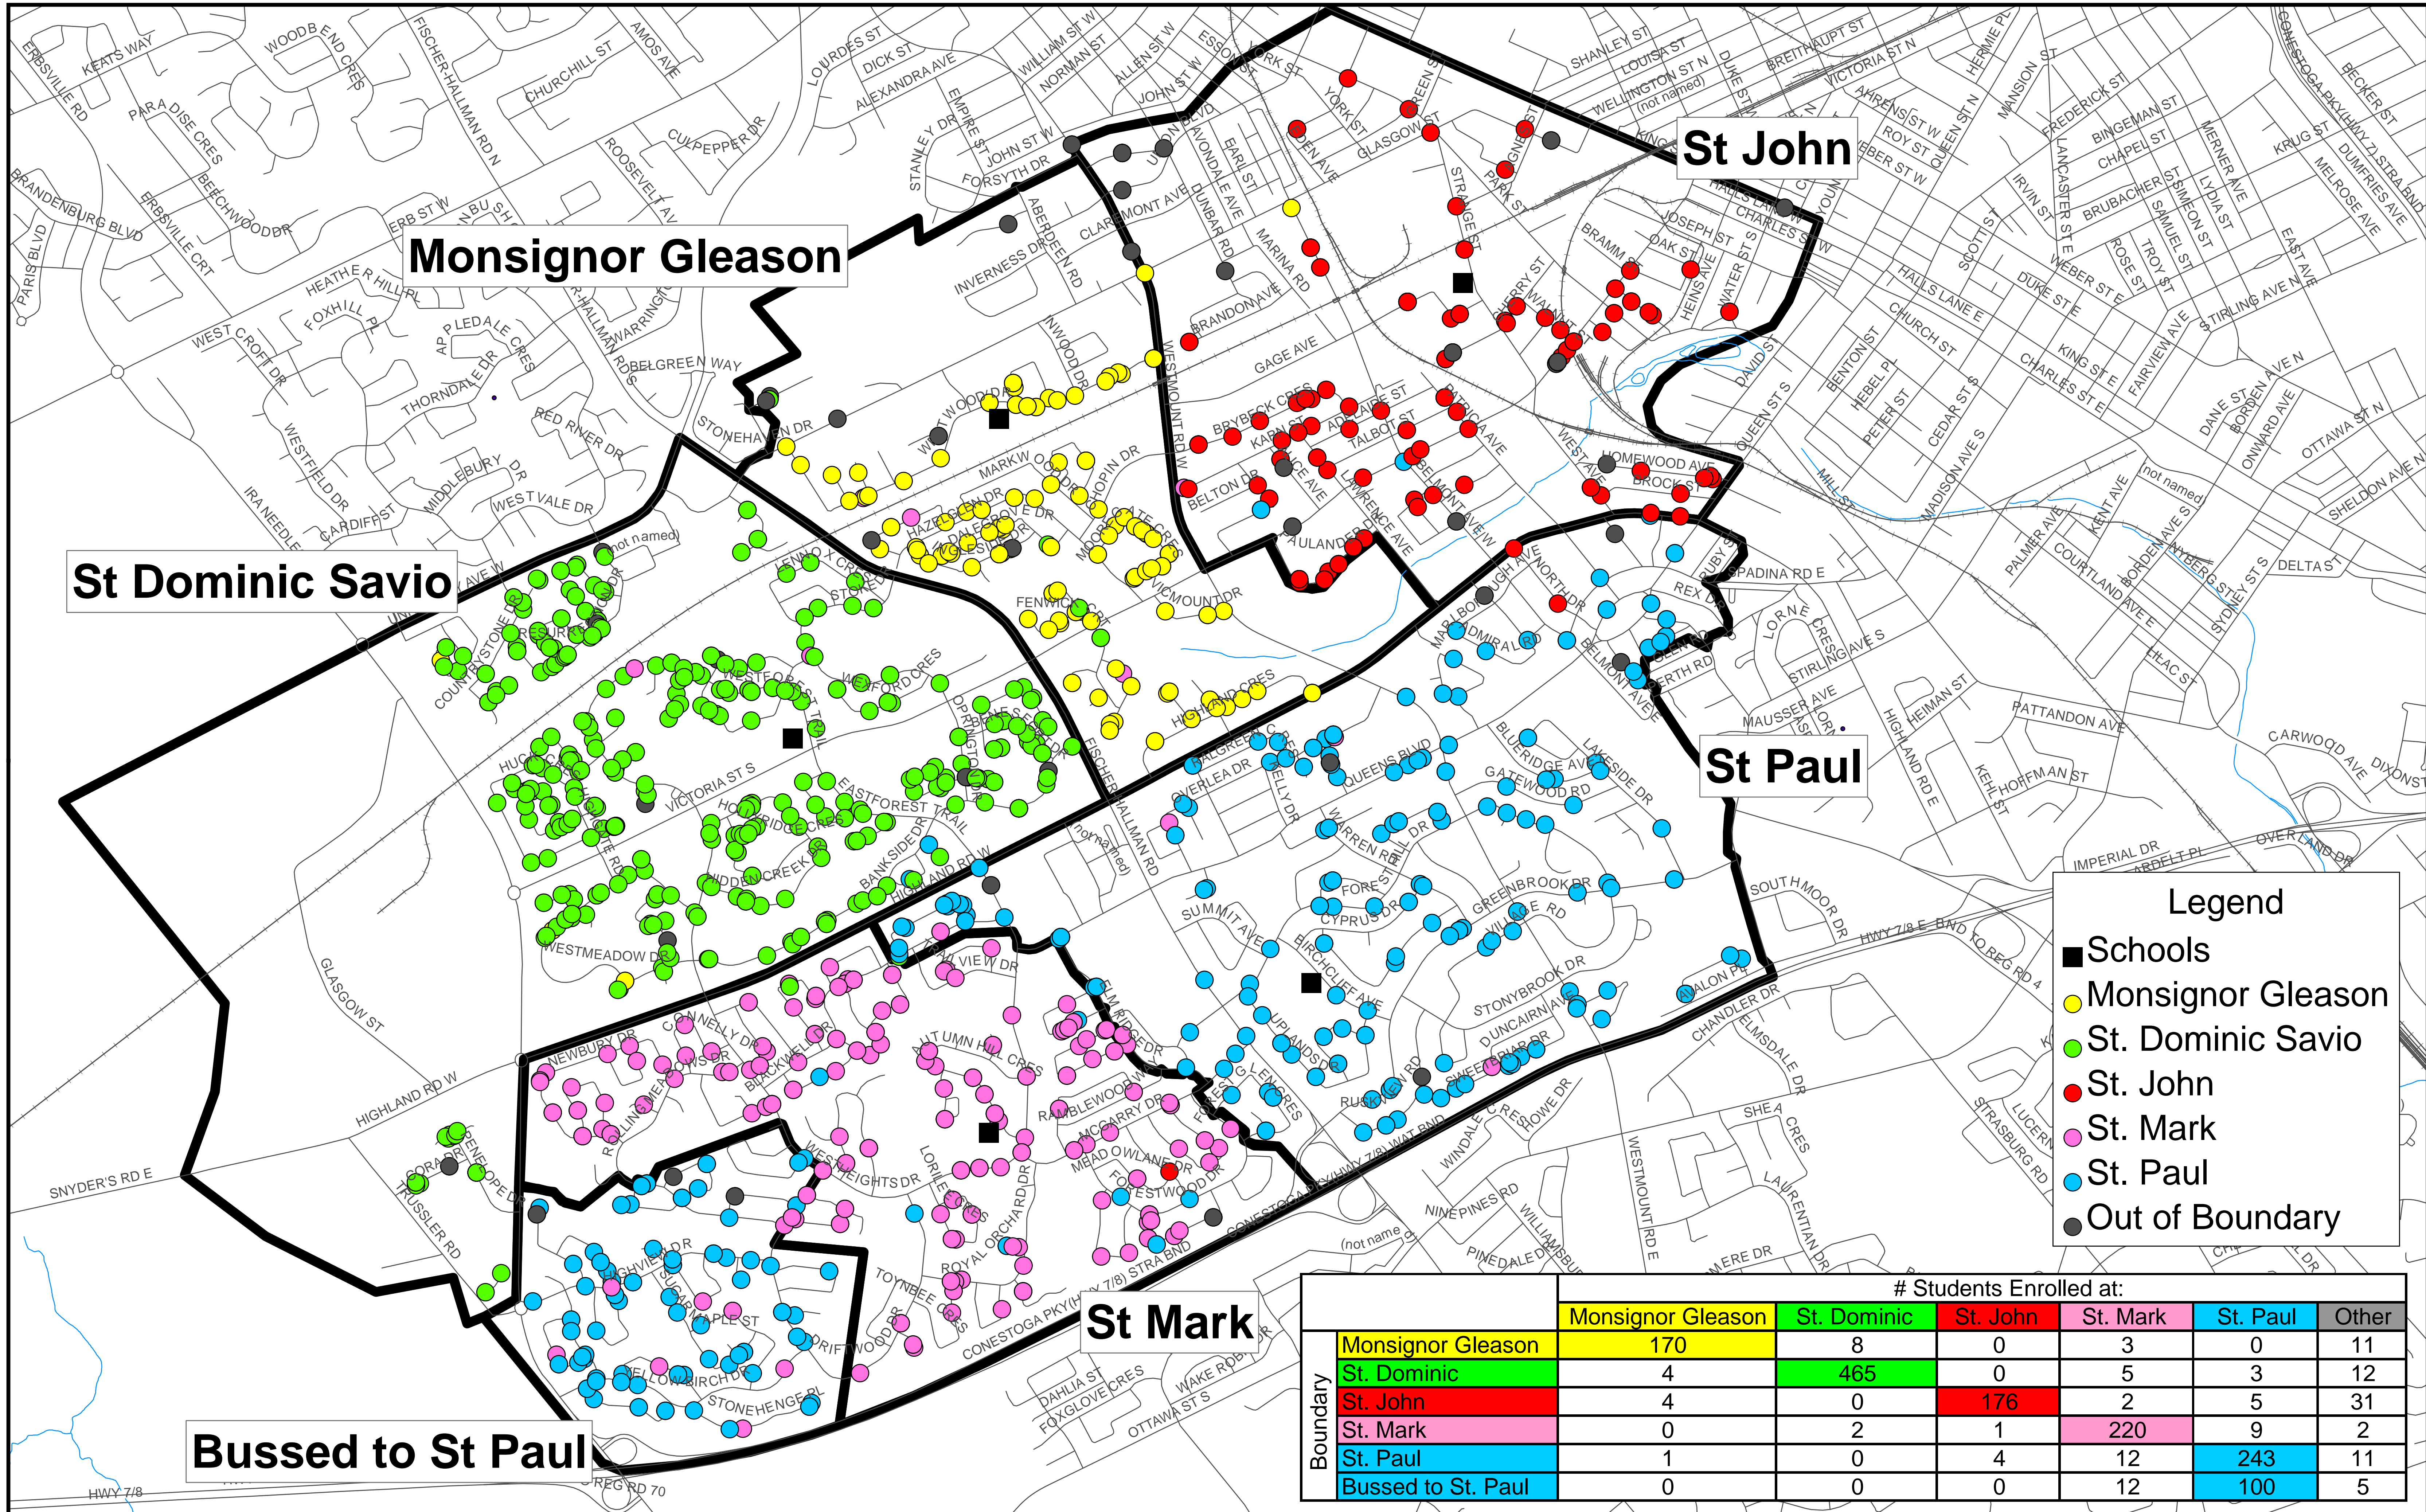

# Student Distribution

**Legend**

- Schools
- Monsignor Gleason
- St. Dominic Savio
- St. John
- St. Mark
- St. Paul
- Out of Boundary

Boundary	# Students Enrolled at:					
	Monsignor Gleason	St. Dominic	St. John	St. Mark	St. Paul	Other
Monsignor Gleason	170	8	0	3	0	11
St. Dominic	4	465	0	5	3	12
St. John	4	0	176	2	5	31
St. Mark	0	2	1	220	9	2
St. Paul	1	0	4	12	243	11
Bussed to St. Paul	0	0	0	12	100	5